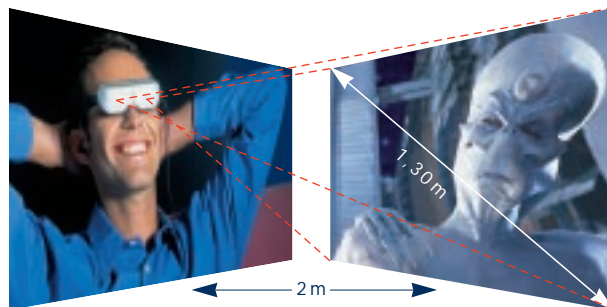

ENTER ANOTHER WORLD!

Now you can experience great cinema – in complete privacy. Eye-Trek takes you into a new dimension of viewing.

With your multimedia glasses you see films, videos or concerts as if you were sitting 2 metres away from a 1.30 metre screen. Accompanied by a full-bodied stereo sound that you receive via the integrated headphones, you have the sensation of being part of the action.